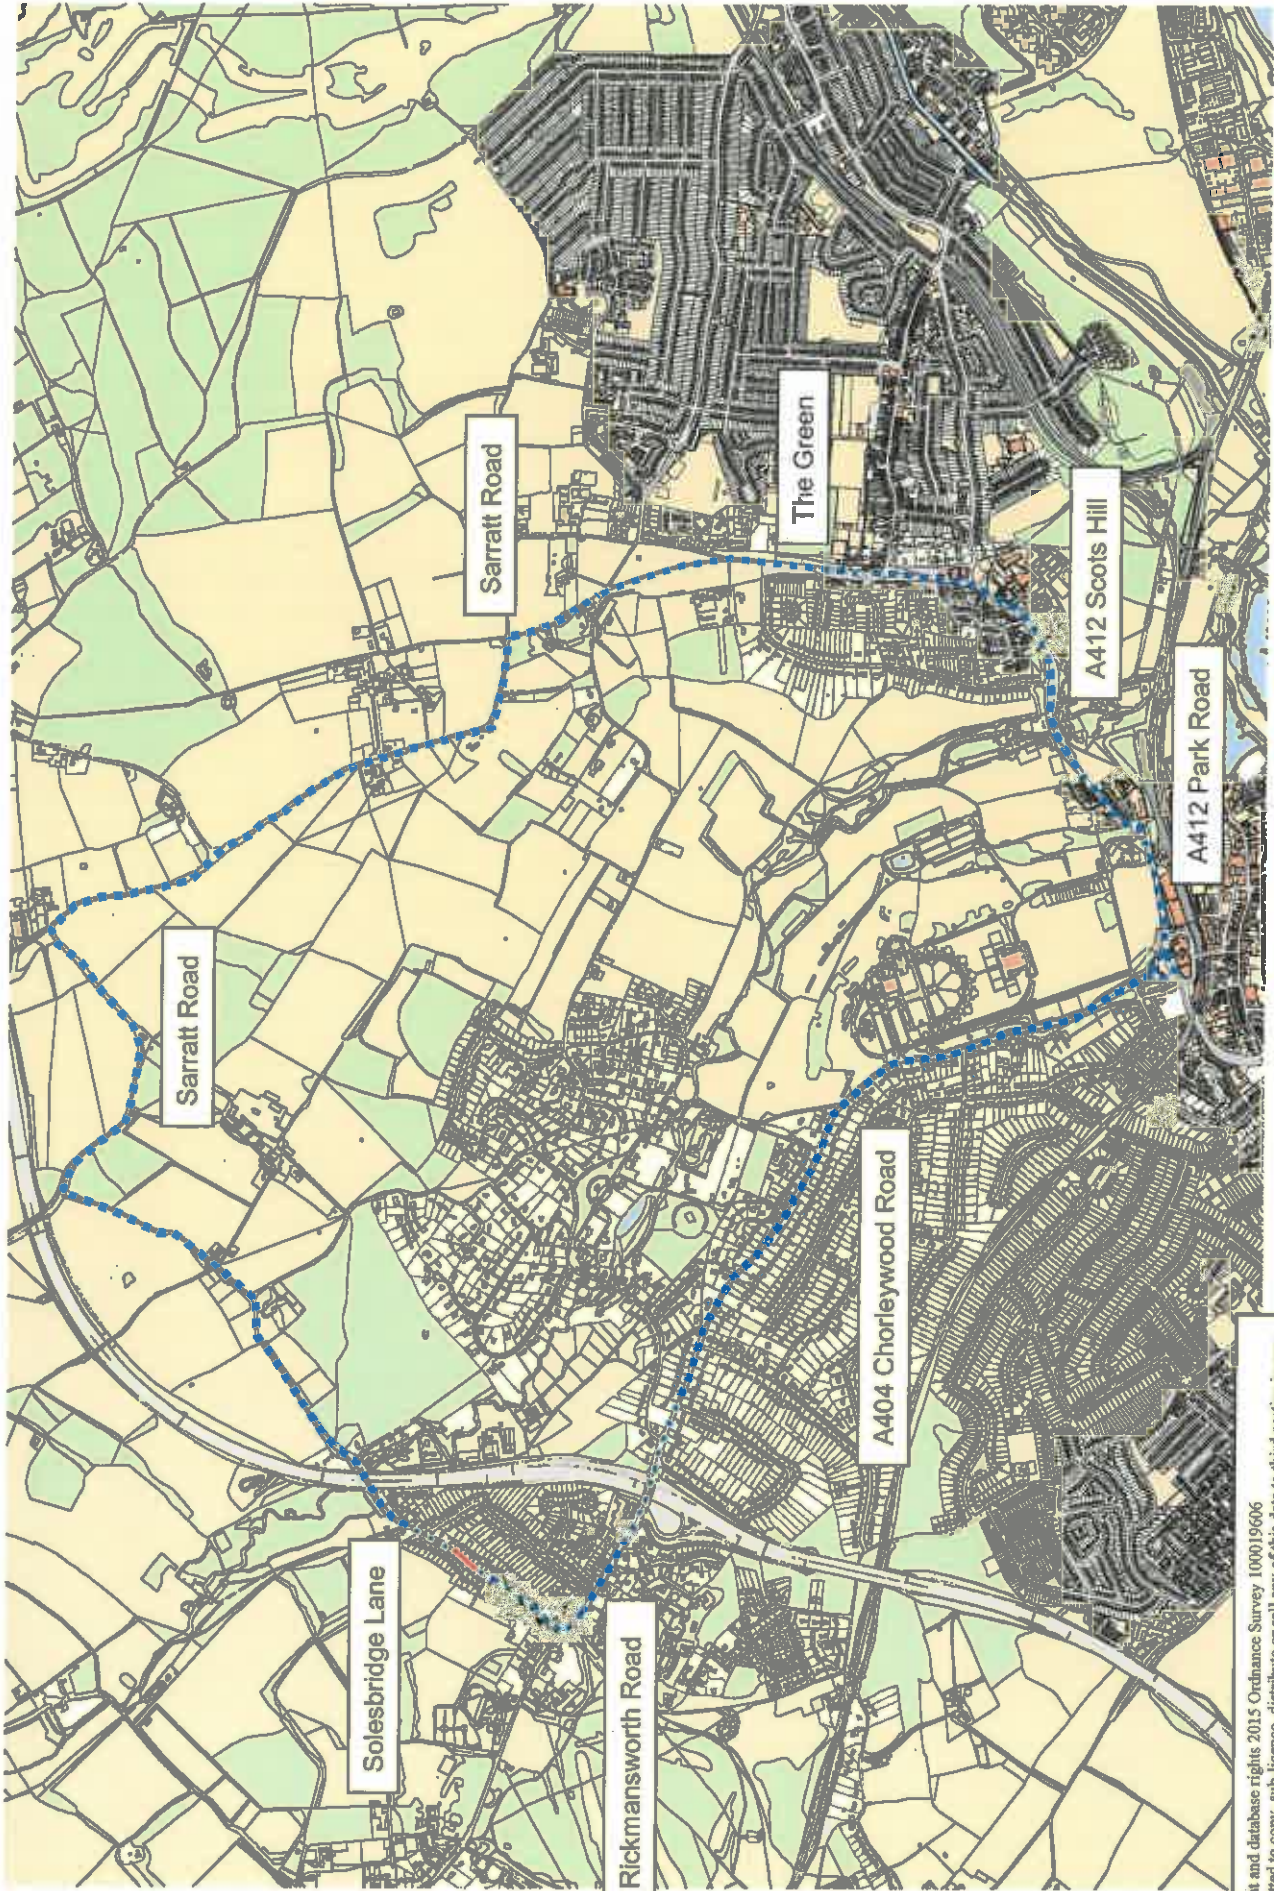

Solesbridge Lane

© Crown copyright and database rights 2015 Ordnance Survey 100019606
 You are not permitted to copy, sub-licence, distribute or sell any of this data to third parties in any form. (This restriction may not apply to HCC and its licensed contractors, agents & partners.)

-  Road Closure
-  Diversion

TEMPORARY TRAFFIC REGULATION ORDER

Solesbridge Lane, Chorleywood

© Crown copyright and database rights 2015 Ordnance Survey 100019606
 You are not permitted to copy, sub-licence, distribute or sell any of this data to third parties in any form. (This restriction may not apply to HCC and its licensed contractors, agents & partners.)

 Road Closure

 Diversion

TEMPORARY TRAFFIC REGULATION ORDER

Solesbridge Lane, Chorleywood