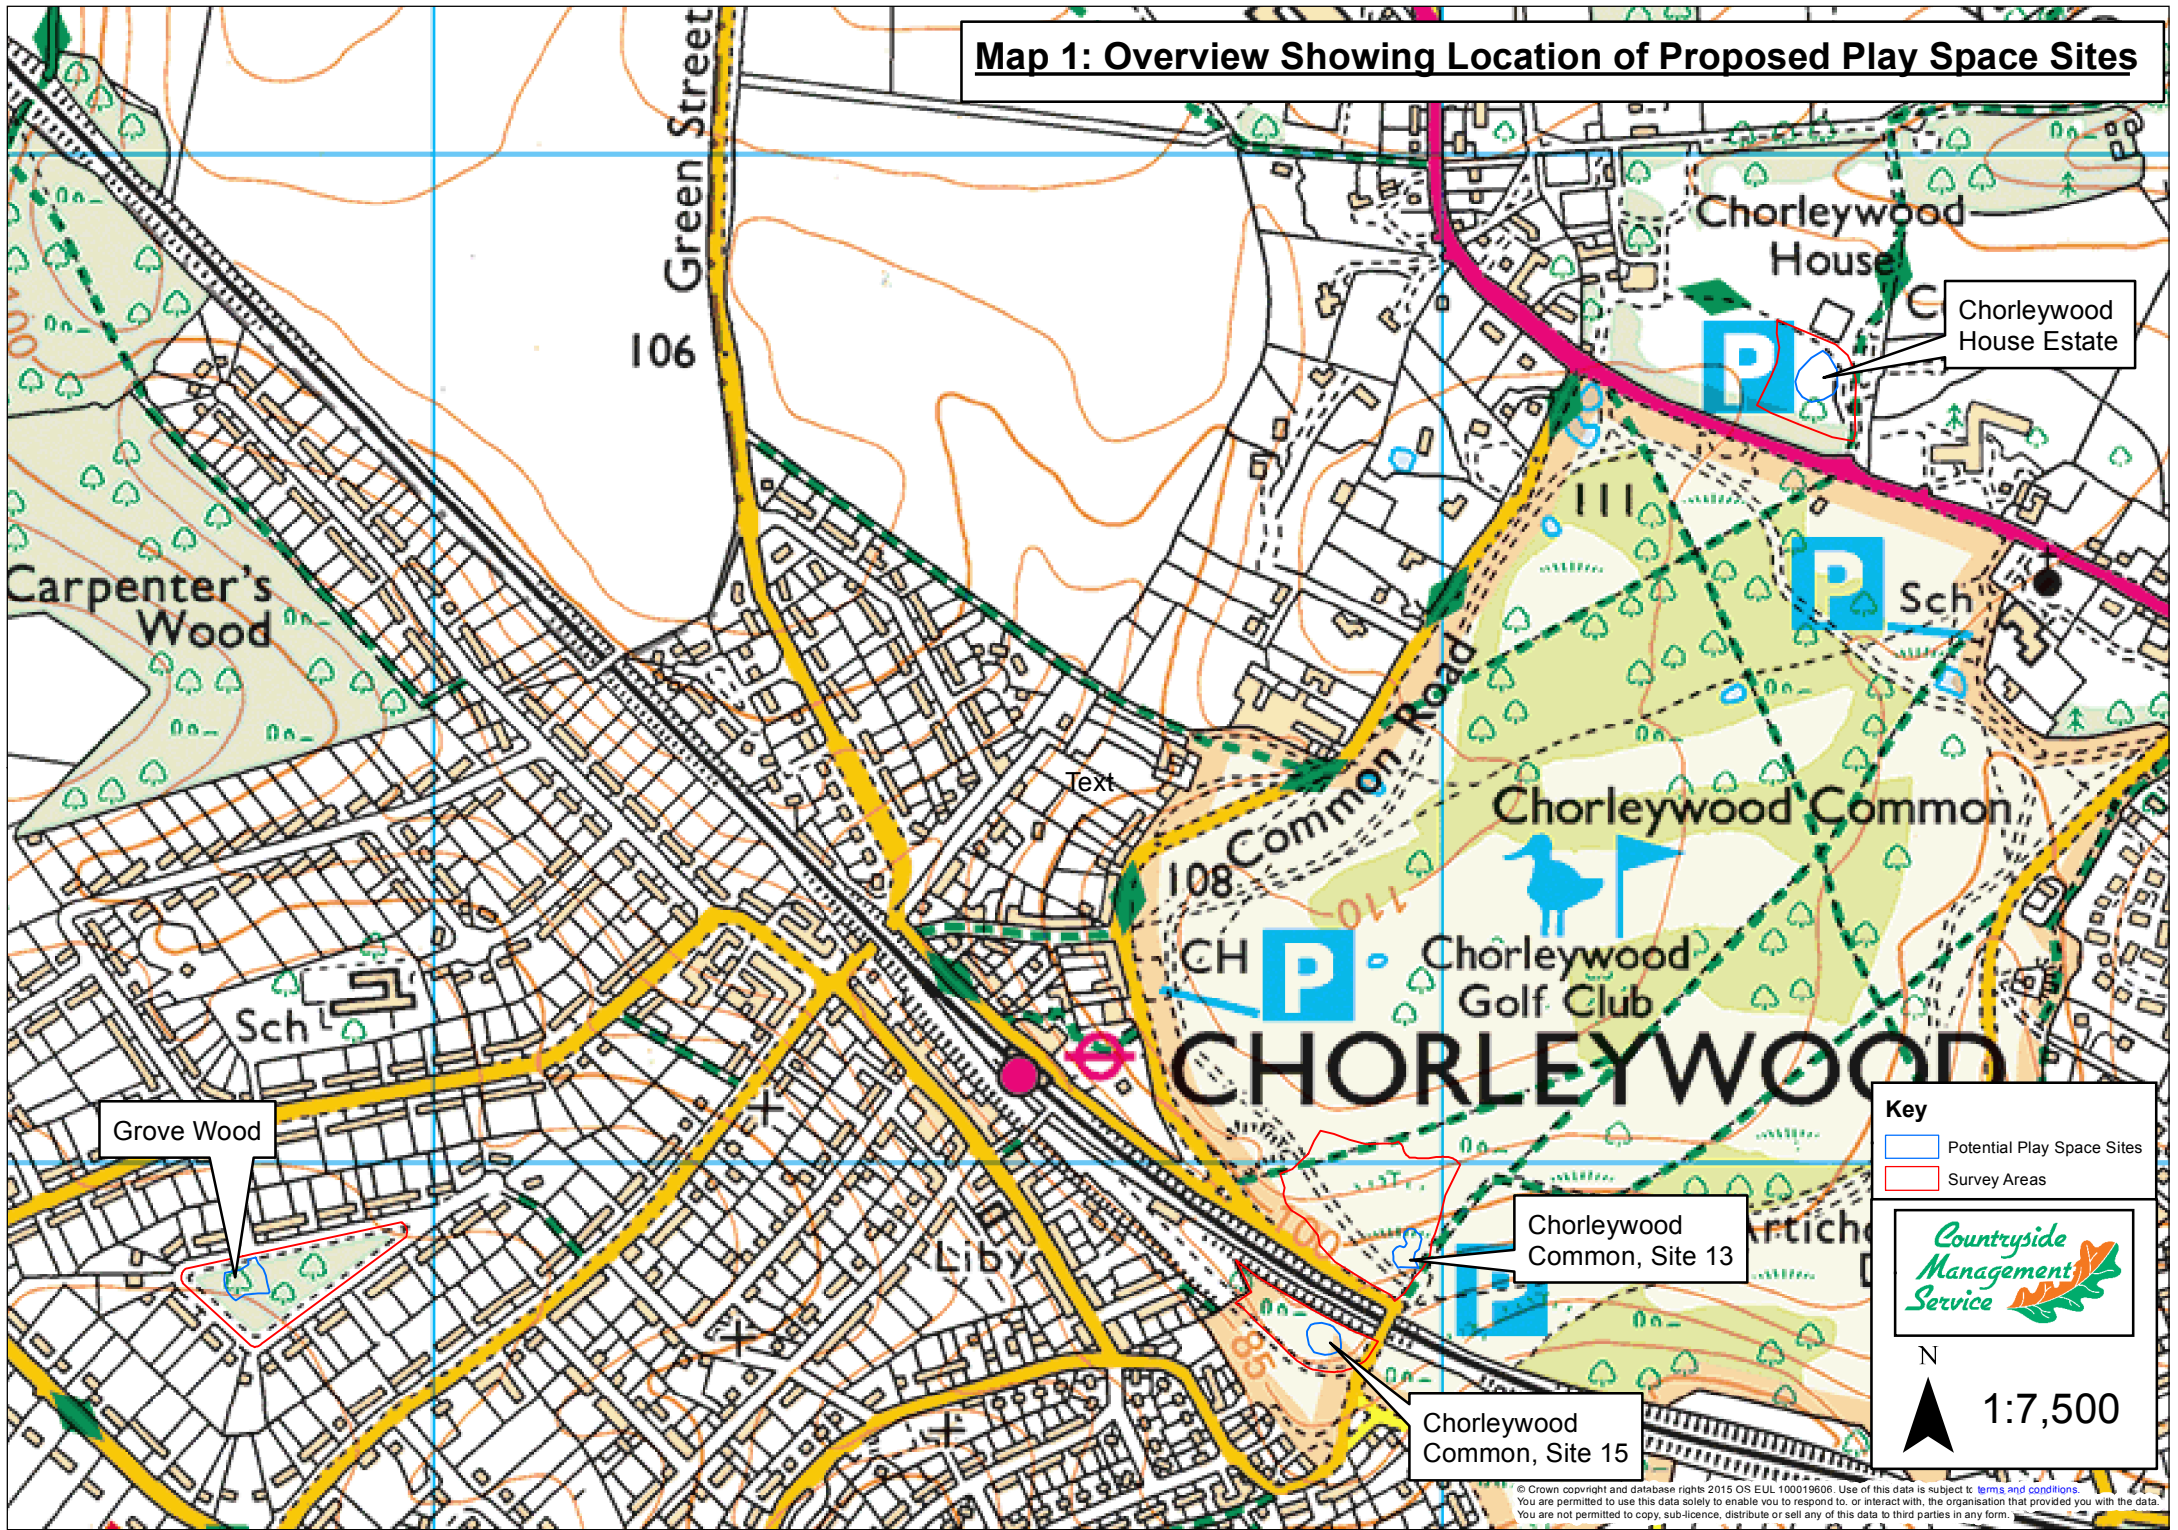

Map 1: Overview Showing Location of Proposed Play Space Sites

1. Key
2. Potential Play Space Sites
   - Survey Areas