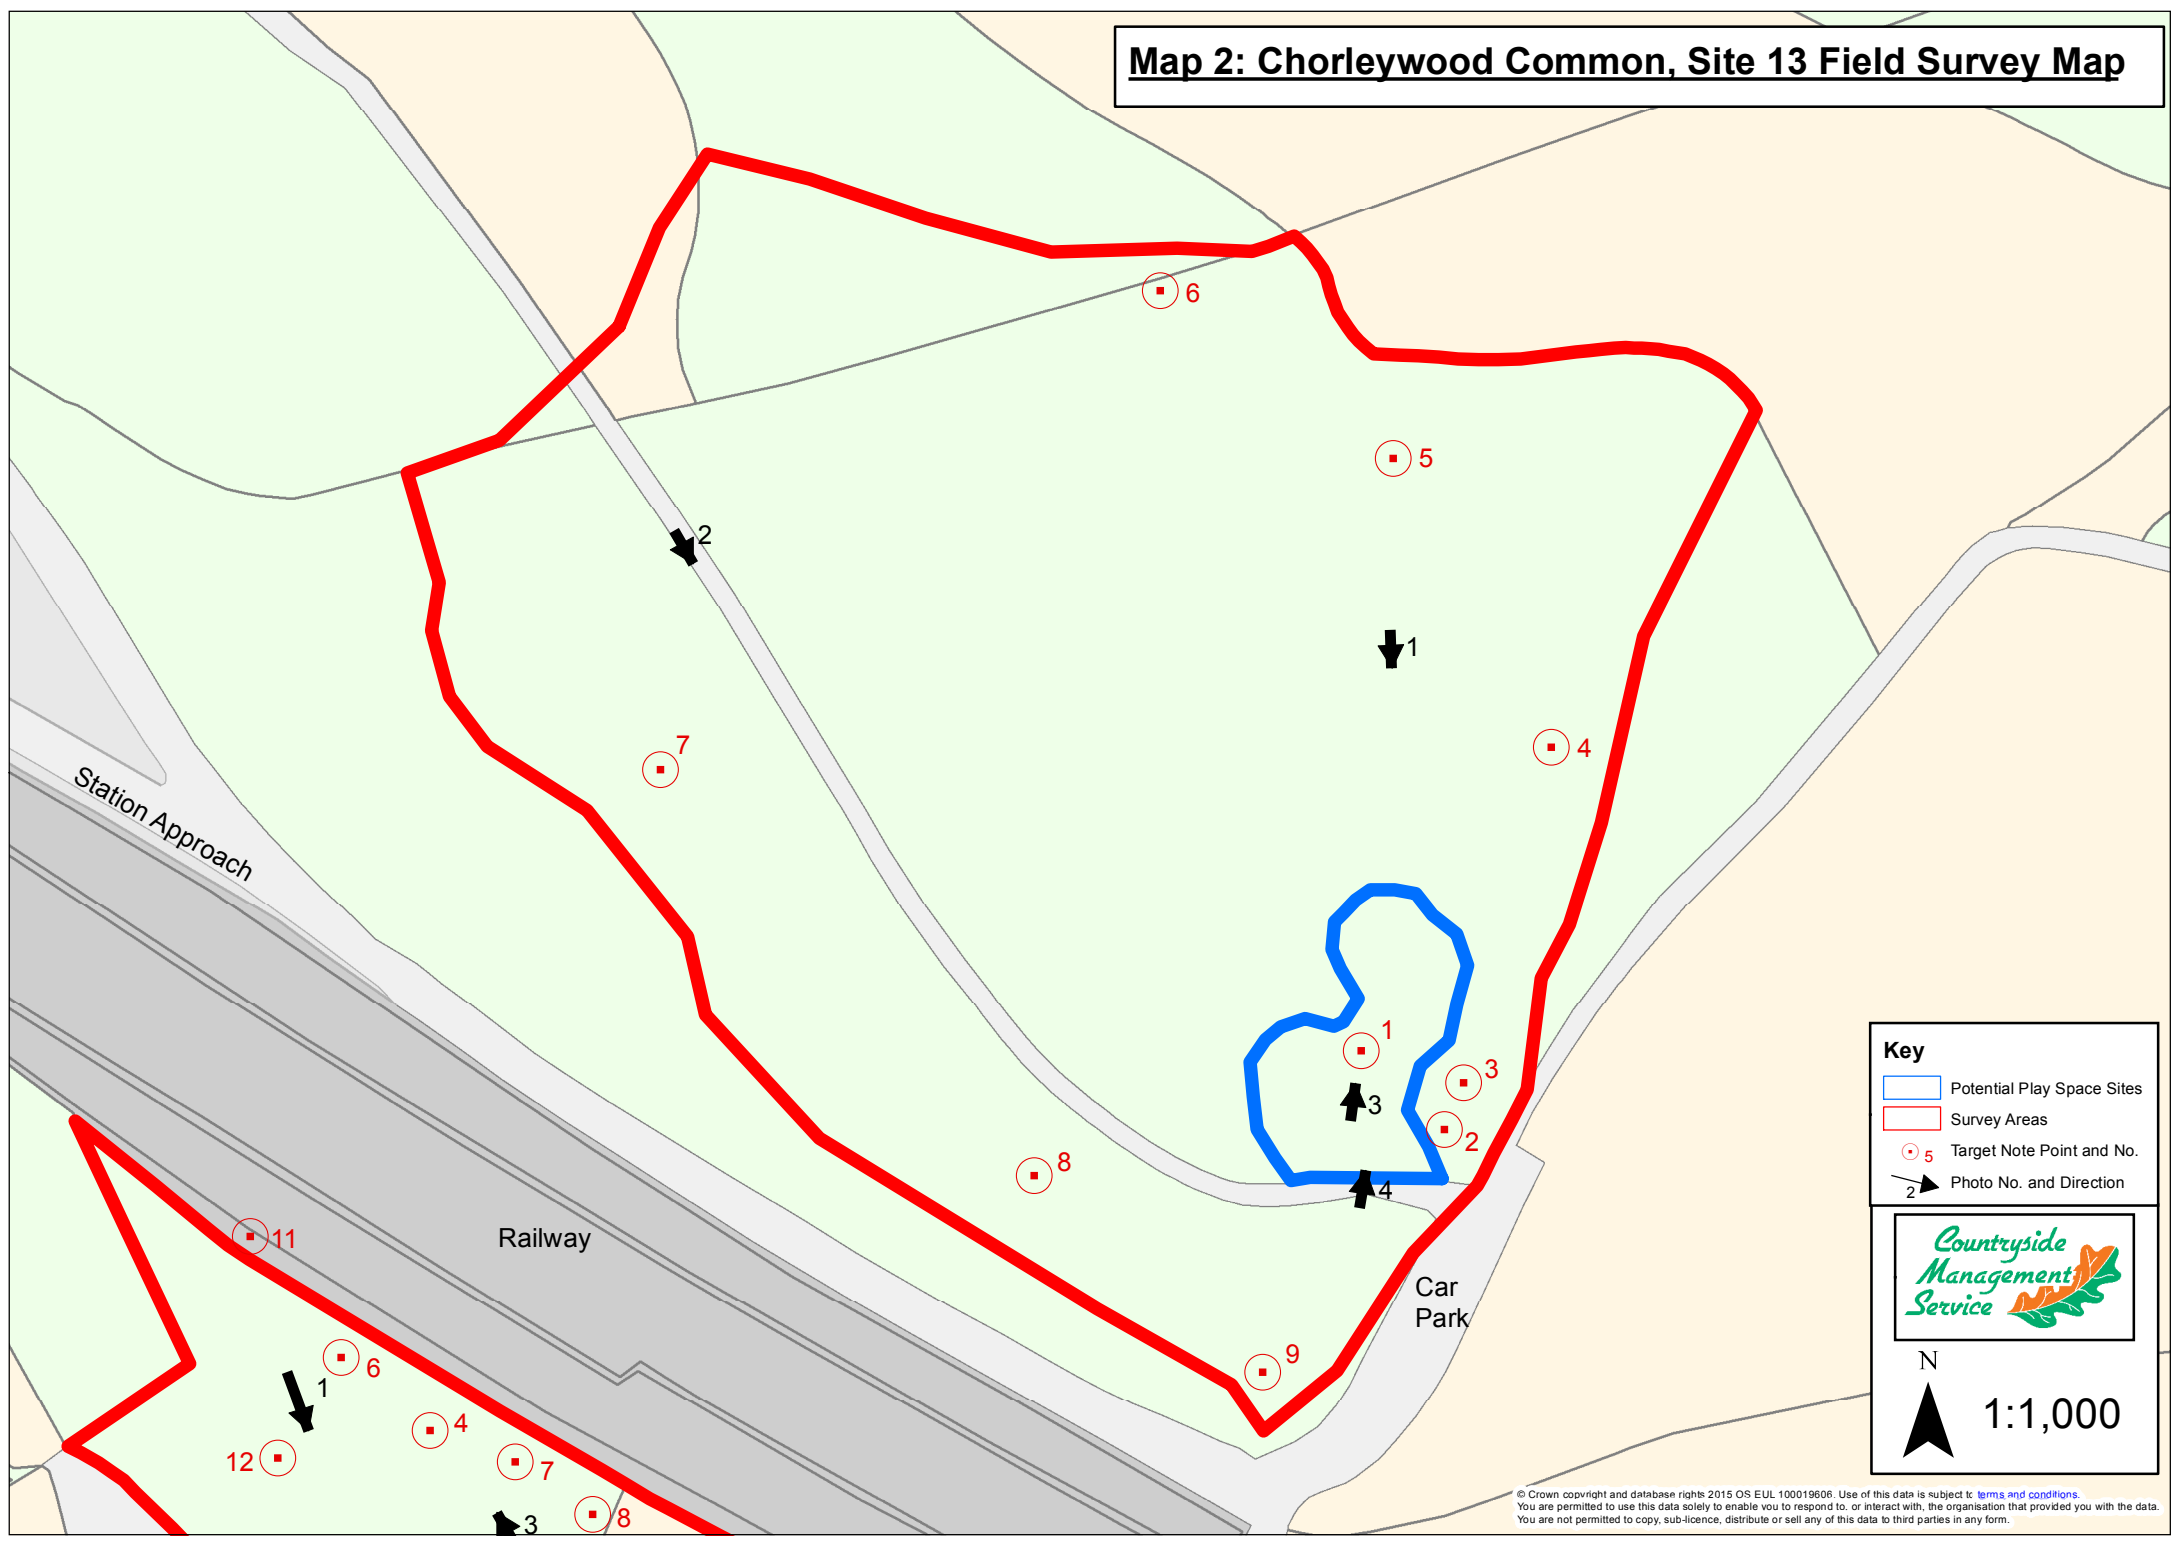

Map 2: Chorleywood Common, Site 13 Field Survey Map

Key

- Potential Play Space Sites
- Survey Areas
- Target Note Point and No.
- Photo No. and Direction

N

1:1,000