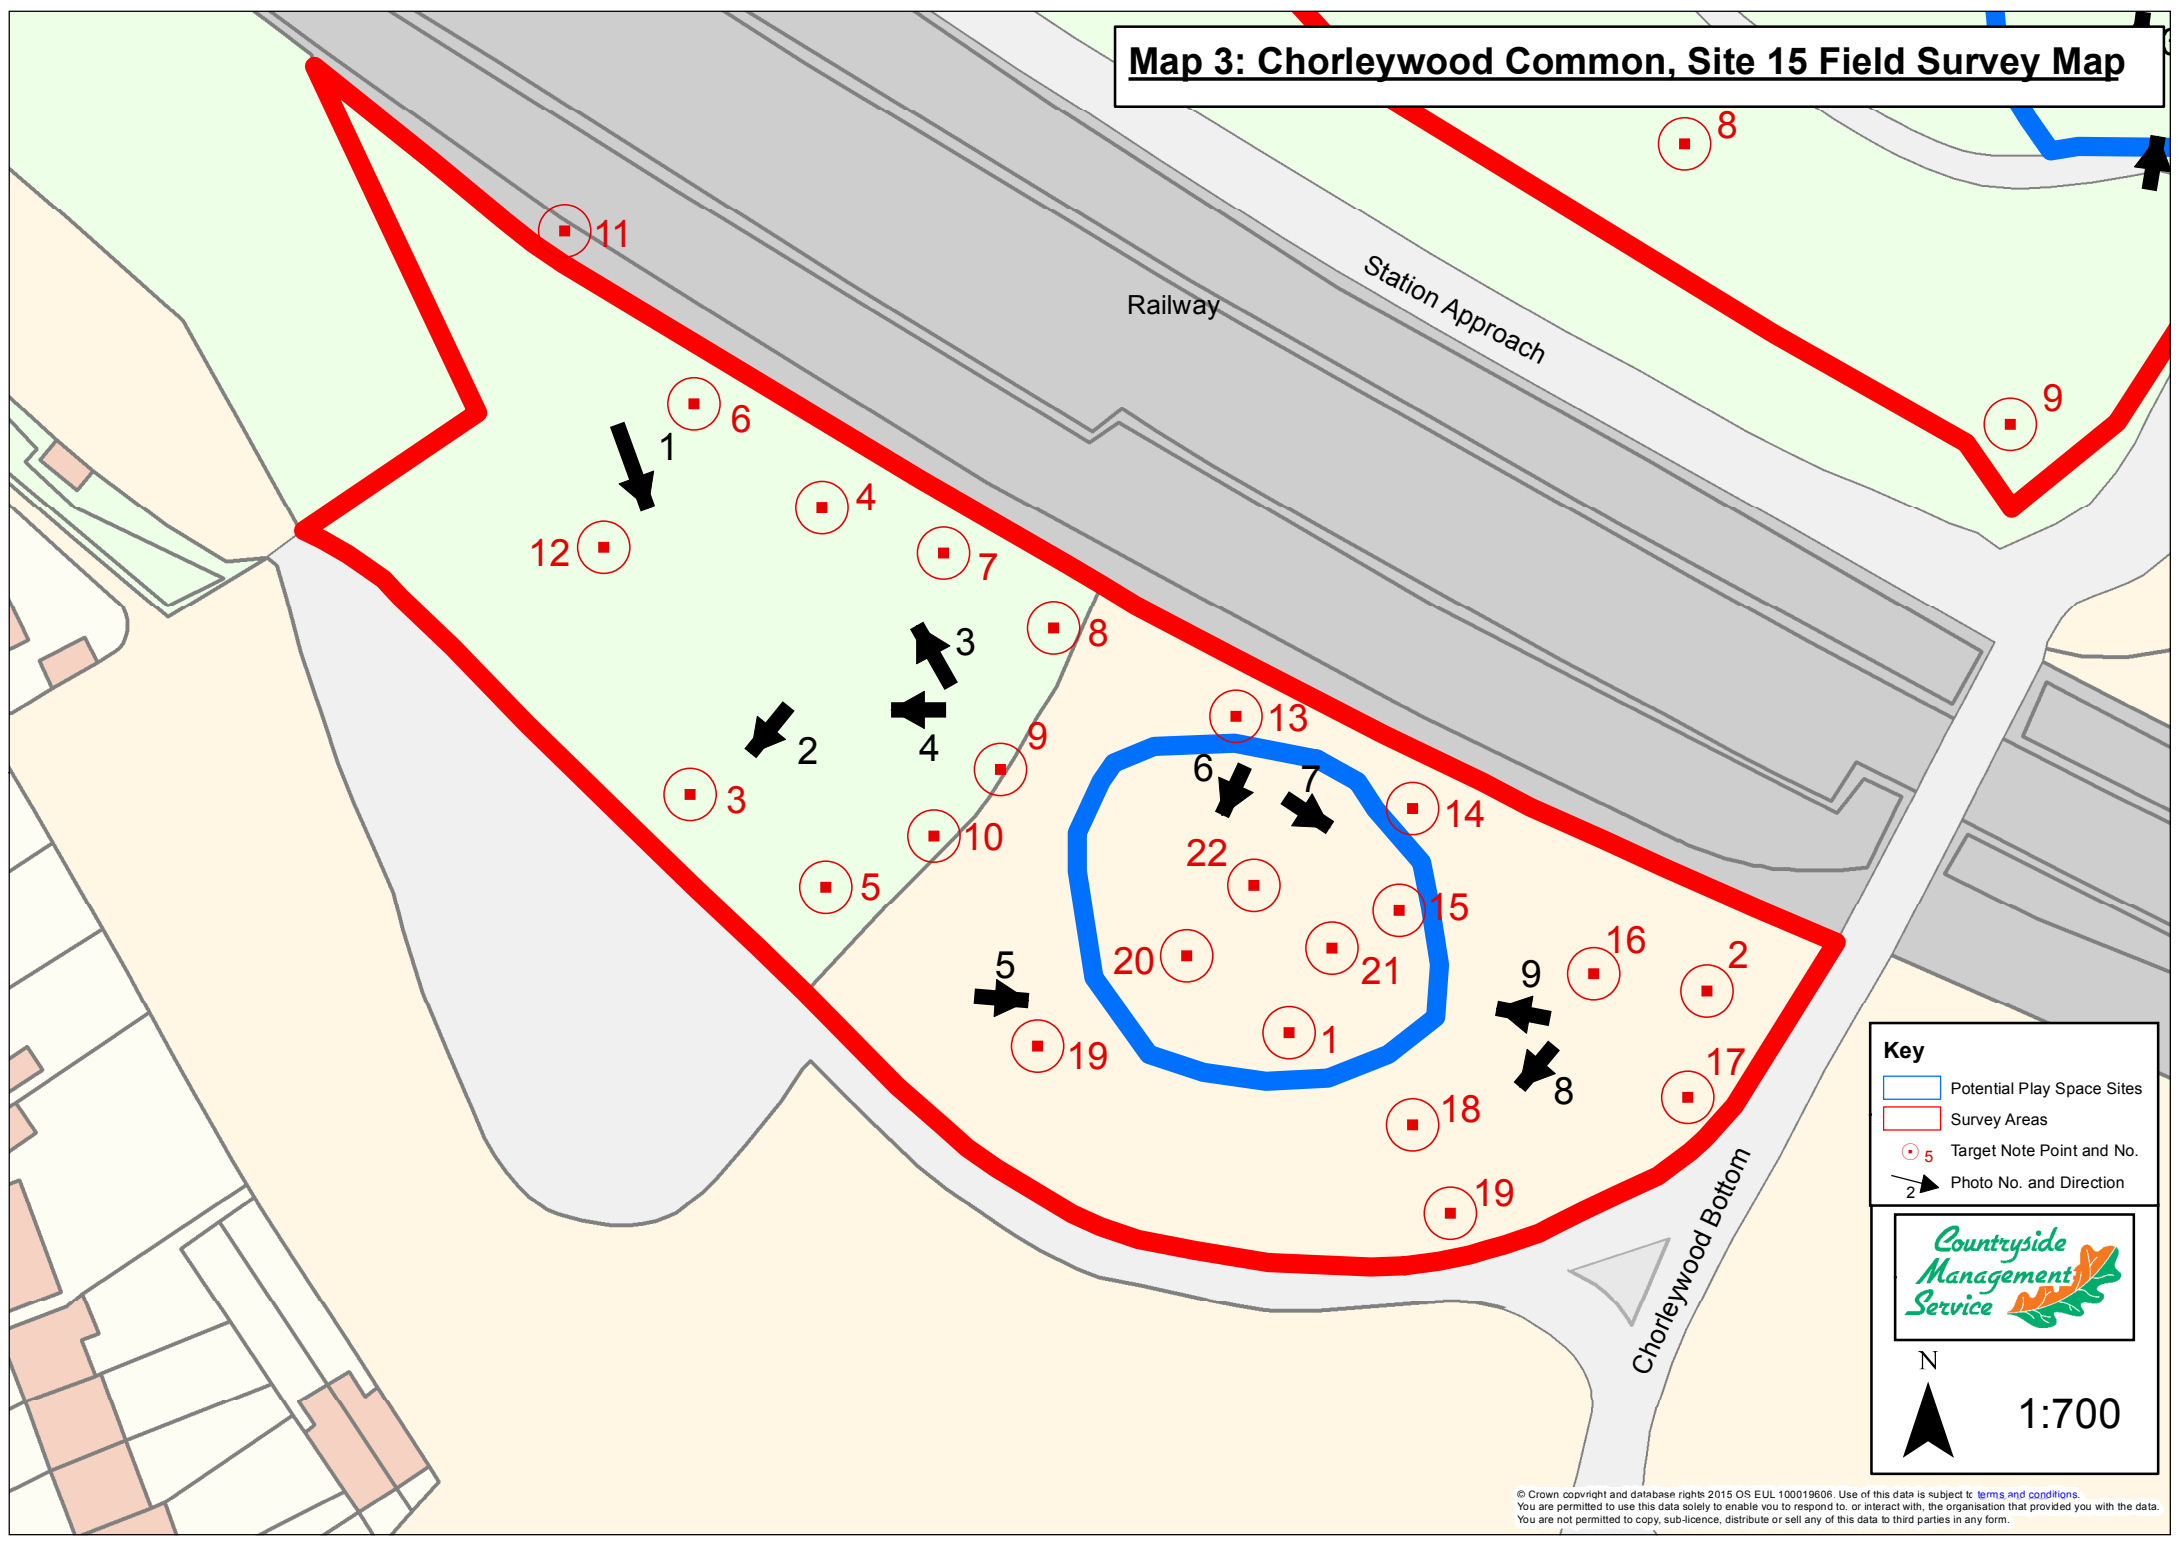

Map 3: Chorleywood Common, Site 15 Field Survey Map

Key

- Potential Play Space Sites
- Survey Areas
- 5 Target Note Point and No.
- 2 Photo No. and Direction

N

1:700