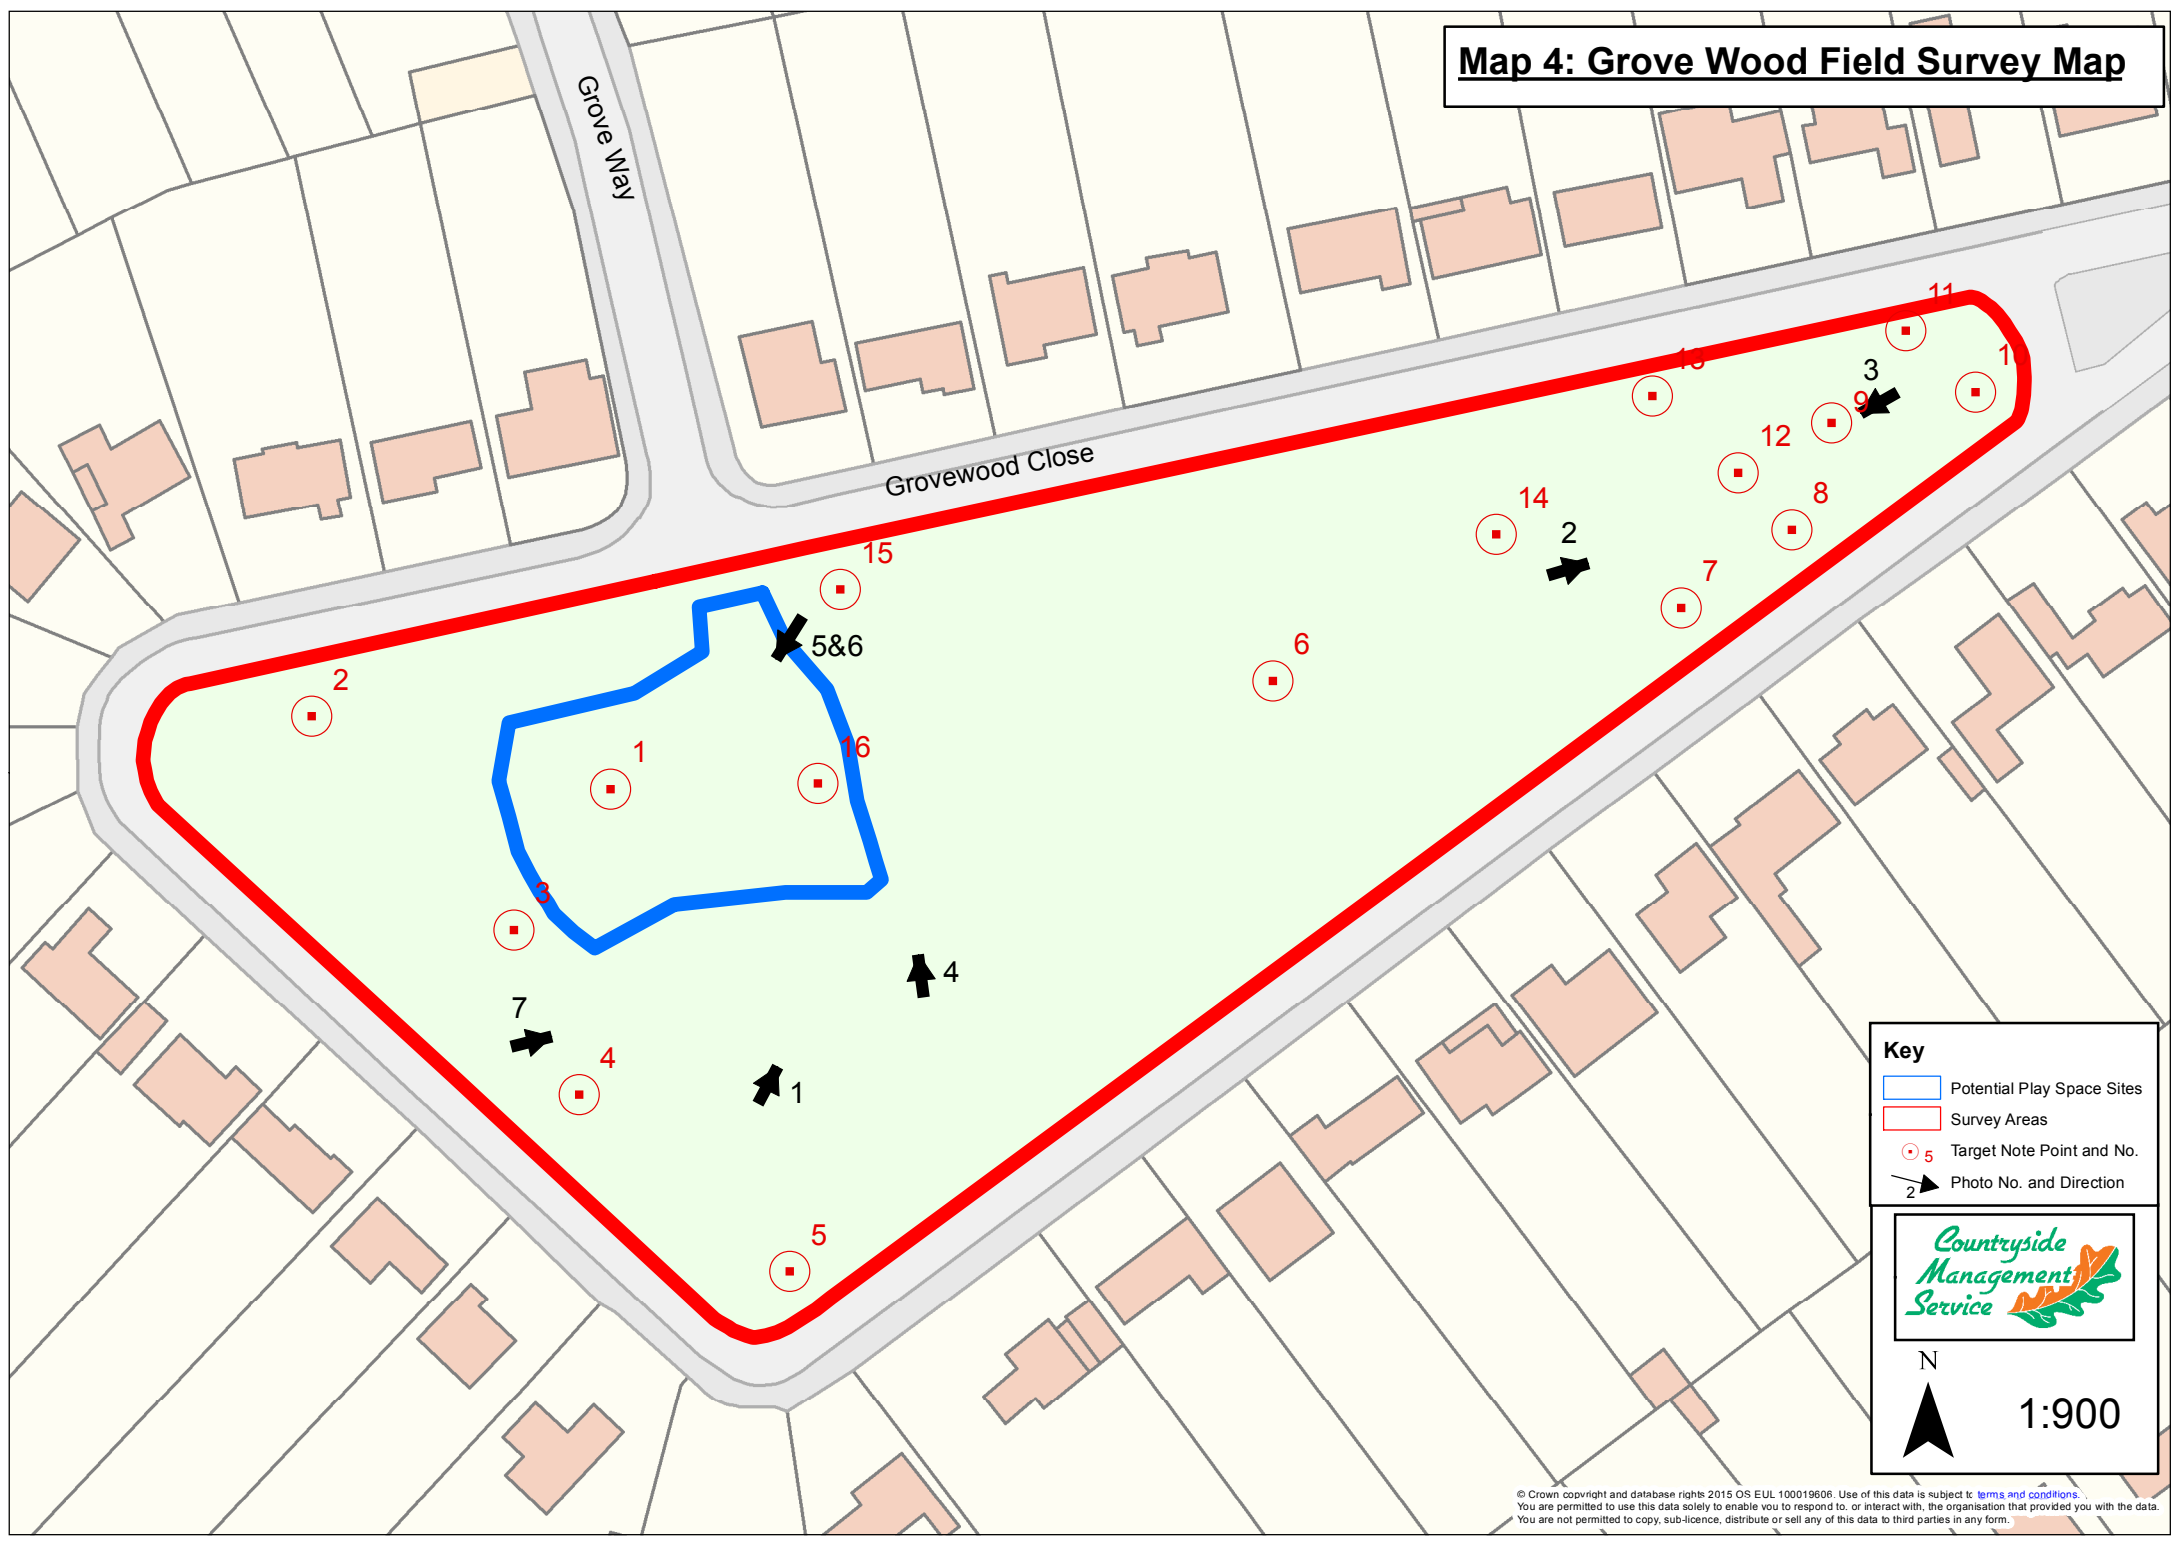

Map 4: Grove Wood Field Survey Map

Key

- Potential Play Space Sites
- Survey Areas
- Target Note Point and No.
- Photo No. and Direction

N

1:900