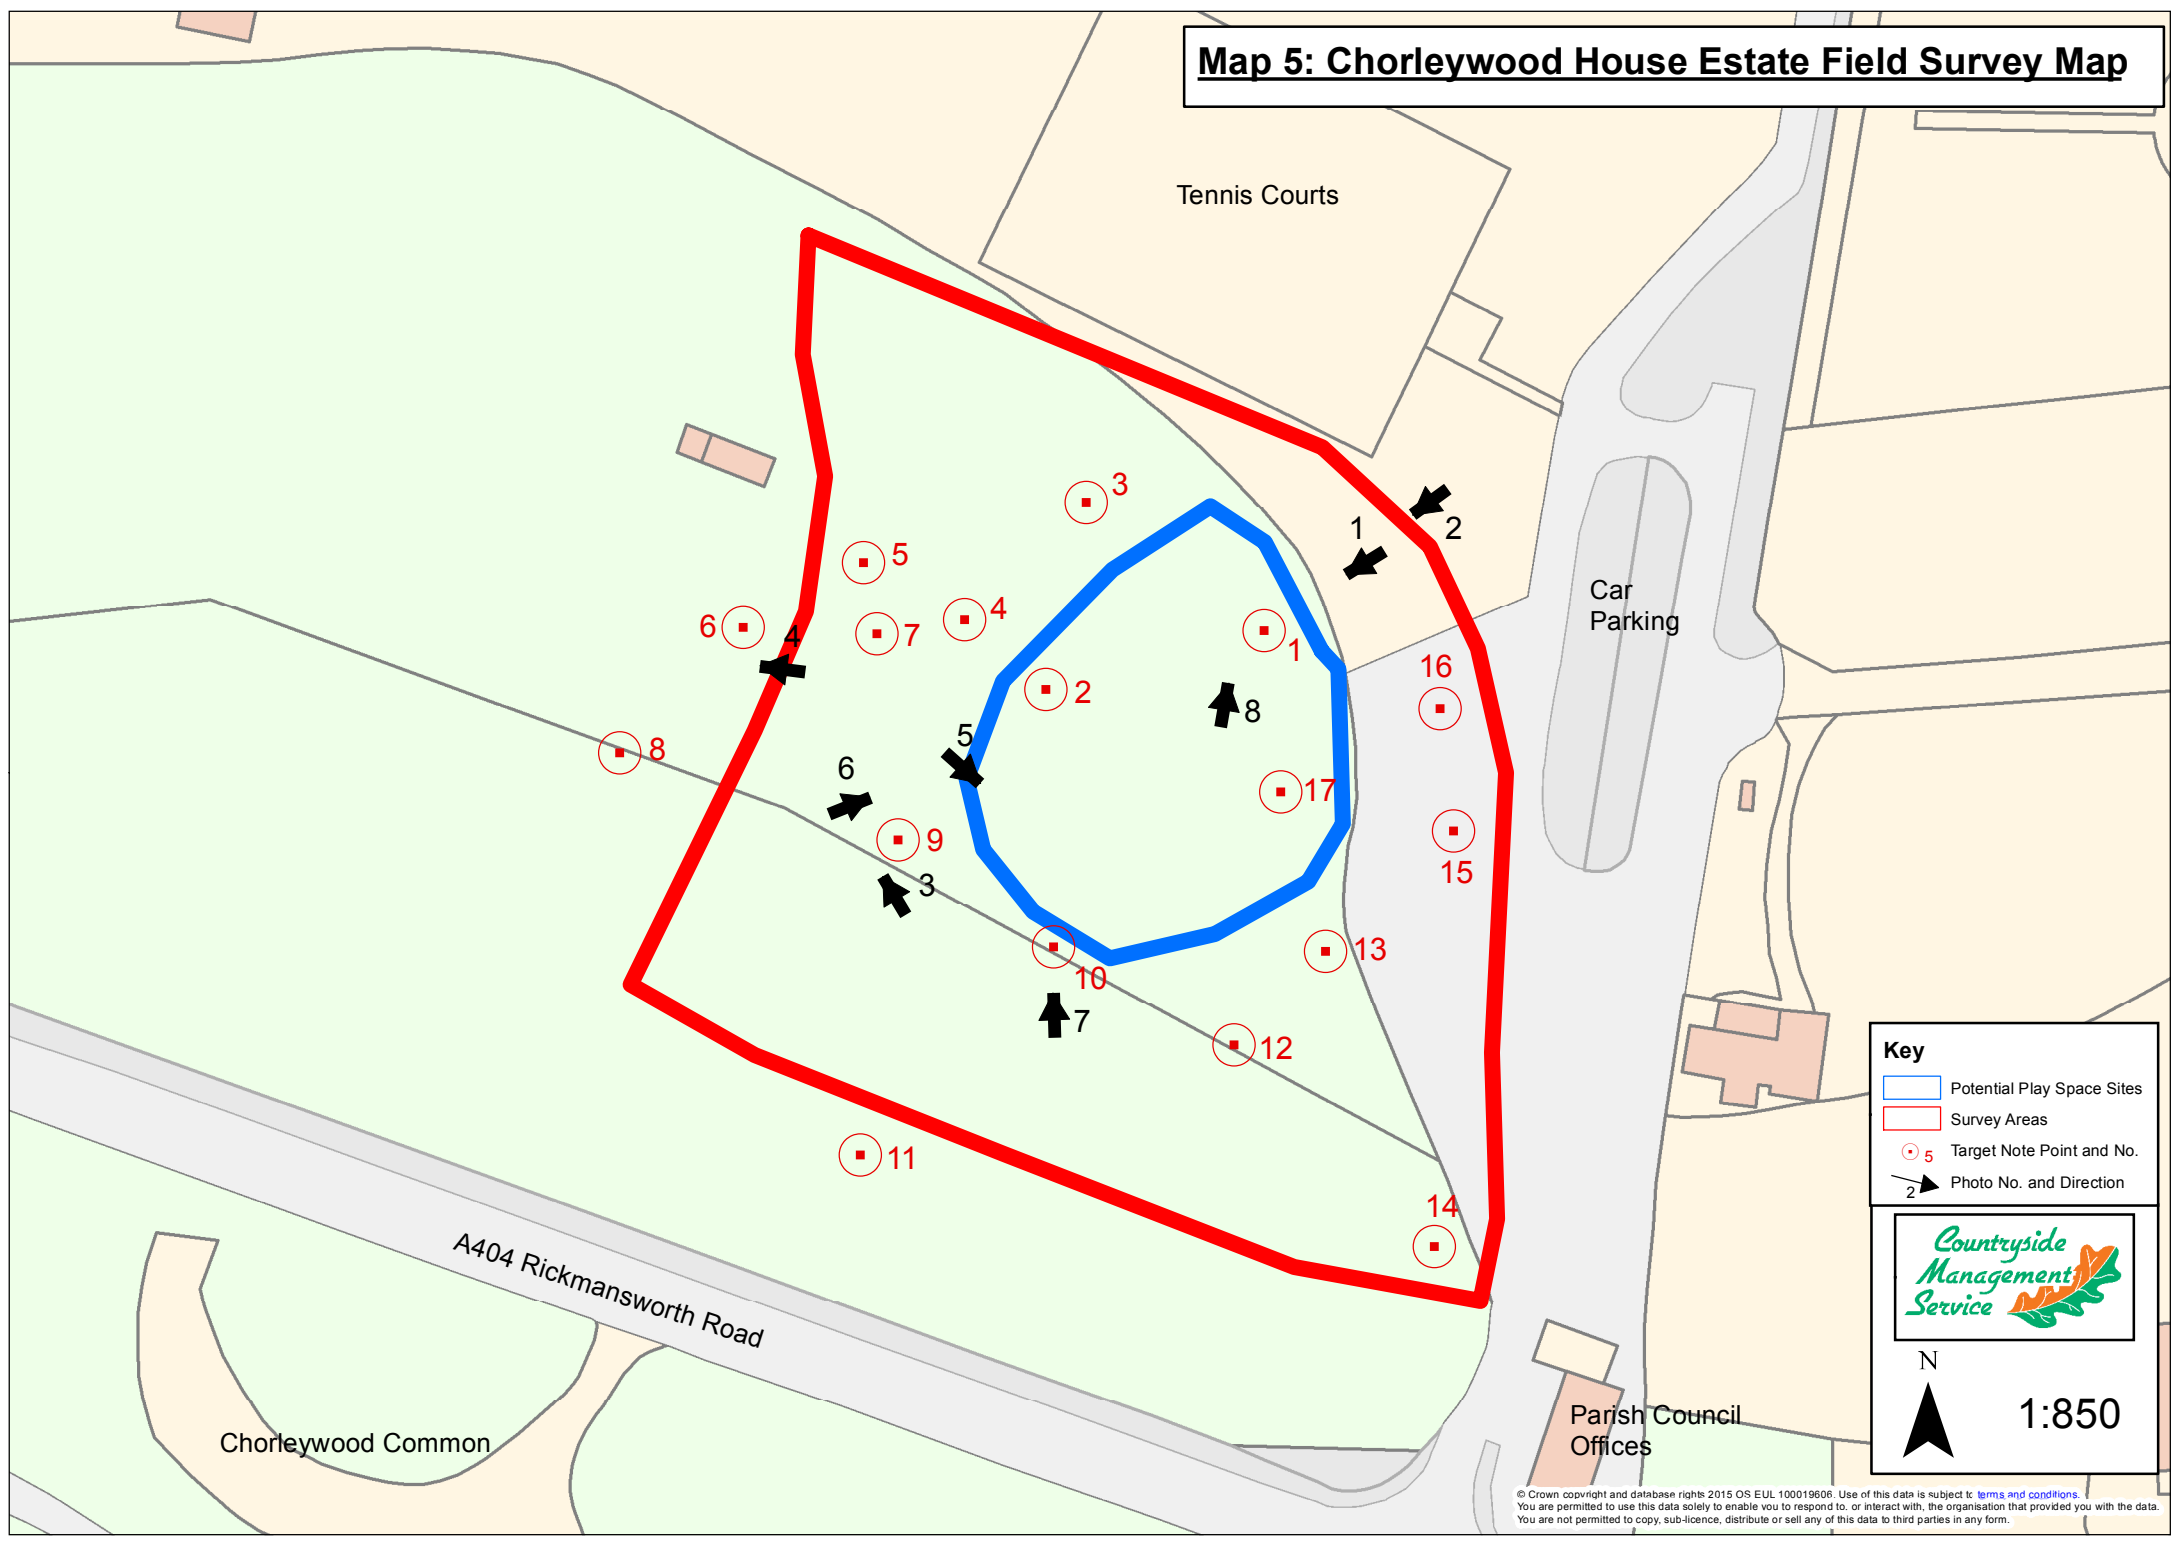

Map 5: Chorleywood House Estate Field Survey Map

Key

- Potential Play Space Sites
- Survey Areas
- Target Note Point and No.
- Photo No. and Direction

N

1:850